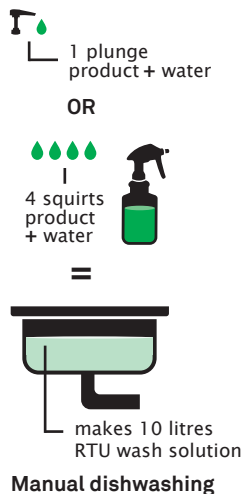

PROPERTIES

Appearance	Clear yellow liquid
Fragrance	Unfragranced
pH	9.5
Microcide	Not applicable
MPI Approved	C31

- concentrated formula
- low cost-in-use
- multi-purpose
- excellent cleaning power
- recyclable HDPE Type-2 packaging

The EcoWise brand provides exceptional user and environmental benefits such as:

- minimising packaging, waste & environmental harm
- independent formula & system credentials
- out of this world product performance

AVAILABLE IN

500mls (empty) – HCK429
2 Litres – HCK442